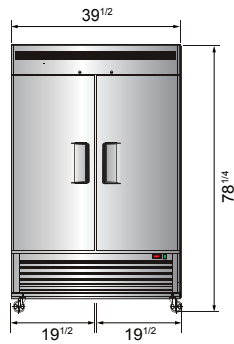

ATOSA USA, INC.

Toll Free: 855-855-0399 Email: info@atosausa.com

www.atosa.com | www.atosausa.com

California, Colorado, Florida, Georgia, Illinois,

New Jersey, Ohio, Texas, Washington

SPECIFICATIONS

Models	Door	Capacity (Cu.Ft.)	Shelves	Casters (inch)	Rated Current (A)	Voltage (V/Hz/Ph)	HP	Refrigerant	Exterior Dimensions (inch)	Net Weight (lbs)	Gross Weight (lbs)
MBF8505GR	1	19.1	3	4	2.1	115/60/1	1/7	R290	27×31 ^{7/10} ×83 ^{1/10}	249	282
MBF8506GR	2	28.5	6	4	3.2	115/60/1	1/5	R290	39 ^{1/2} ×31 ^{7/10} ×83 ^{1/10}	317	365
MBF8507GR	2	43.8	6	4	3.2	115/60/1	1/5	R290	54 ^{2/5} ×31 ^{7/10} ×83 ^{1/10}	397	452
MBF8508GR	3	68	9	4	4.2	115/60/1	1/4	R290	81 ^{9/10} ×31 ^{7/10} ×83 ^{1/10}	538	615

PLAN VIEW

MBF8505GR

MBF8506GR

MBF8507GR

MBF8508GR

*Interior Dimensions

SELF-CLOSING AND STAY OPEN DOOR FEATURE

Casters