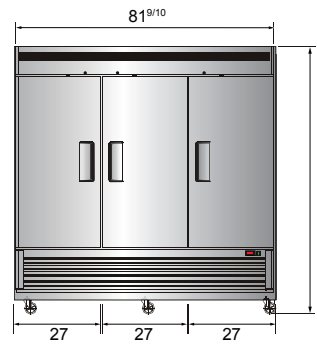

Bottom Mount Reach-In Refrigerators

Standard Features

- Bottom mount compressor units with environmentally friendly R290 refrigerant
- Stainless steel exterior & interior
- Electronic Temperature Controller
- Maintains temperatures between 33°F to 40°F
- LED interior light(s)
- Recessed door handle(s)
- Door lock(s) standard
- Magnetic door gasket(s) standard for positive door seal
- Pre-installed casters
- Three(3) pre-installed shelves per section
- Down duct refrigeration to ensure even distribution of air

ATOSA USA, INC.

Toll Free: 855-855-0399 Email: info@atosausa.com

www.atosa.com | www.atosausa.com

California, Colorado, Florida, Georgia, Illinois,

New Jersey, Ohio, Texas, Washington

SPECIFICATIONS

Models	Door	Capacity (Cu.Ft.)	Shelves	Casters (inch)	Rated Current (A)	Voltage (V/Hz/Ph)	HP	Refrigerant	Exterior Dimensions (inch)	Net Weight (lbs)	Gross Weight (lbs)
MBF8505GR	1	19.1	3	4	2.1	115/60/1	1/7	R290	27×31 ^{7/10} ×83 ^{1/10}	249	282
MBF8506GR	2	28.5	6	4	3.2	115/60/1	1/5	R290	39 ^{1/2} ×31 ^{7/10} ×83 ^{1/10}	317	365
MBF8507GR	2	43.8	6	4	3.2	115/60/1	1/5	R290	54 ^{2/5} ×31 ^{7/10} ×83 ^{1/10}	397	452
MBF8508GR	3	68	9	4	4.2	115/60/1	1/4	R290	81 ^{9/10} ×31 ^{7/10} ×83 ^{1/10}	538	615

PLAN VIEW

MBF8505GR

MBF8506GR

MBF8507GR

MBF8508GR

*Interior Dimensions

SELF-CLOSING AND STAY OPEN DOOR FEATURE

Casters