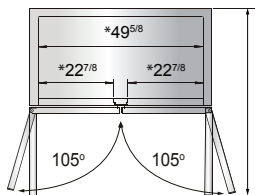

ATOSA USA, INC.

Toll Free: 855-855-0399 Email: info@atosausa.com

www.atosa.com | www.atosausa.com

California, Colorado, Florida, Georgia, Illinois,

New Jersey, Ohio, Texas, Washington

SPECIFICATIONS

Models	Door	Capacity (Cu.Ft.)	Shelves	Casters (inch)	Rated Current (A)	Voltage (V/Hz/Ph)	HP	Refrigerant	Exterior Dimensions (inch)	Net Weight (lbs)	Gross Weight (lbs)
MBF8505GR	1	19.1	3	4	2.1	115/60/1	1/7	R290	27×31 ^{7/10} ×83 ^{1/10}	249	282
MBF8506GR	2	28.5	6	4	3.2	115/60/1	1/5	R290	39 ^{1/2} ×31 ^{7/10} ×83 ^{1/10}	317	365
MBF8507GR	2	43.8	6	4	3.2	115/60/1	1/5	R290	54 ^{2/5} ×31 ^{7/10} ×83 ^{1/10}	397	452
MBF8508GR	3	68	9	4	4.2	115/60/1	1/4	R290	81 ^{9/10} ×31 ^{7/10} ×83 ^{1/10}	538	615

PLAN VIEW

MBF8505GR

MBF8506GR

MBF8507GR

MBF8508GR

*Interior Dimensions

SELF-CLOSING AND STAY OPEN DOOR FEATURE

Casters