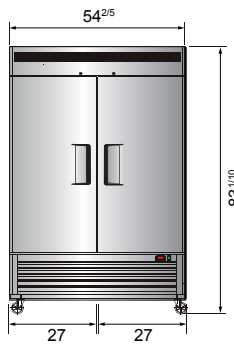

Bottom Mount Reach-In Refrigerators

Standard Features

- Bottom mount compressor units with environmentally friendly R290 refrigerant
- Stainless steel exterior & interior
- Electronic Temperature Controller
- Maintains temperatures between 33°F to 40°F
- LED interior light(s)
- Recessed door handle(s)
- Door lock(s) standard
- Magnetic door gasket(s) standard for positive door seal
- Pre-installed casters
- Three(3) pre-installed shelves per section
- Down duct refrigeration to ensure even distribution of air

ATOSA USA, INC.

Toll Free: 855-855-0399 Email: info@atosausa.com

www.atosa.com | www.atosausa.com

California, Colorado, Florida, Georgia, Illinois,

New Jersey, Ohio, Texas, Washington

SPECIFICATIONS

Models	Door	Capacity (Cu.Ft.)	Shelves	Casters (inch)	Rated Current (A)	Voltage (V/Hz/Ph)	HP	Refrigerant	Exterior Dimensions (inch)	Net Weight (lbs)	Gross Weight (lbs)
MBF8505GR	1	19.1	3	4	2.1	115/60/1	1/7	R290	27×31 ^{7/10} ×83 ^{1/10}	249	282
MBF8506GR	2	28.5	6	4	3.2	115/60/1	1/5	R290	39 ^{1/2} ×31 ^{7/10} ×83 ^{1/10}	317	365
MBF8507GR	2	43.8	6	4	3.2	115/60/1	1/5	R290	54 ^{2/5} ×31 ^{7/10} ×83 ^{1/10}	397	452
MBF8508GR	3	68	9	4	4.2	115/60/1	1/4	R290	81 ^{9/10} ×31 ^{7/10} ×83 ^{1/10}	538	615

PLAN VIEW

MBF8505GR

MBF8506GR

MBF8507GR

MBF8508GR

*Interior Dimensions

SELF-CLOSING AND STAY OPEN DOOR FEATURE

Casters