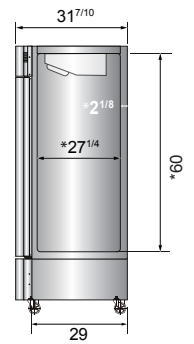

ATOSA USA, INC.

Toll Free: 855-855-0399 Email: info@atosausa.com

www.atosa.com | www.atosausa.com

California, Colorado, Florida, Georgia, Illinois,

New Jersey, Ohio, Texas, Washington

SPECIFICATIONS

Models	Door	Capacity (Cu.Ft.)	Shelves	Casters (inch)	Rated Current (A)	Voltage (V/Hz/Ph)	HP	Refrigerant	Exterior Dimensions (inch)	Net Weight (lbs)	Gross Weight (lbs)
MBF8505GR	1	19.1	3	4	2.1	115/60/1	1/7	R290	27×31 ^{7/10} ×83 ^{1/10}	249	282
MBF8506GR	2	28.5	6	4	3.2	115/60/1	1/5	R290	39 ^{1/2} ×31 ^{7/10} ×83 ^{1/10}	317	365
MBF8507GR	2	43.8	6	4	3.2	115/60/1	1/5	R290	54 ^{2/5} ×31 ^{7/10} ×83 ^{1/10}	397	452
MBF8508GR	3	68	9	4	4.2	115/60/1	1/4	R290	81 ^{9/10} ×31 ^{7/10} ×83 ^{1/10}	538	615

PLAN VIEW

MBF8505GR

MBF8506GR

MBF8507GR

MBF8508GR

*Interior Dimensions

SELF-CLOSING AND STAY OPEN DOOR FEATURE

Casters