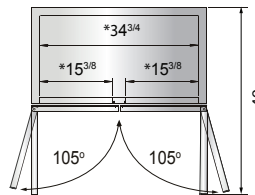

ATOSA USA, INC.

Toll Free: 855-855-0399 Email: info@atosausa.com

www.atosa.com | www.atosausa.com

California, Colorado, Florida, Georgia, Illinois,

New Jersey, Ohio, Texas, Washington

SPECIFICATIONS

Models	Door	Capacity (Cu.Ft.)	Shelves	Casters (inch)	Rated Current (A)	Voltage (V/Hz/Ph)	HP	Refrigerant	Exterior Dimensions (inch)	Net Weight (lbs)	Gross Weight (lbs)
MBF8505GR	1	19.1	3	4	2.1	115/60/1	1/7	R290	27×31 ^{7/10} ×83 ^{1/10}	249	282
MBF8506GR	2	28.5	6	4	3.2	115/60/1	1/5	R290	39 ^{1/2} ×31 ^{7/10} ×83 ^{1/10}	317	365
MBF8507GR	2	43.8	6	4	3.2	115/60/1	1/5	R290	54 ^{2/5} ×31 ^{7/10} ×83 ^{1/10}	397	452
MBF8508GR	3	68	9	4	4.2	115/60/1	1/4	R290	81 ^{9/10} ×31 ^{7/10} ×83 ^{1/10}	538	615

PLAN VIEW

MBF8505GR

MBF8506GR

MBF8507GR

MBF8508GR

*Interior Dimensions

SELF-CLOSING AND STAY OPEN DOOR FEATURE

Casters