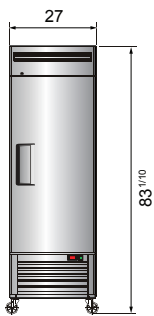

Bottom Mount Reach-In Refrigerators

Standard Features

- Bottom mount compressor units with environmentally friendly R290 refrigerant
- Stainless steel exterior & interior
- Electronic Temperature Controller
- Maintains temperatures between 33°F to 40°F
- LED interior light(s)
- Recessed door handle(s)
- Door lock(s) standard
- Magnetic door gasket(s) standard for positive door seal
- Pre-installed casters
- Three(3) pre-installed shelves per section
- Down duct refrigeration to ensure even distribution of air

ATOSA USA, INC.

Toll Free: 855-855-0399 Email: info@atosausa.com

www.atosa.com | www.atosausa.com

California, Colorado, Florida, Georgia, Illinois,

New Jersey, Ohio, Texas, Washington

SPECIFICATIONS

Models	Door	Capacity (Cu.Ft.)	Shelves	Casters (inch)	Rated Current (A)	Voltage (V/Hz/Ph)	HP	Refrigerant	Exterior Dimensions (inch)	Net Weight (lbs)	Gross Weight (lbs)
MBF8505GR	1	19.1	3	4	2.1	115/60/1	1/7	R290	27×31 ^{7/10} ×83 ^{1/10}	249	282
MBF8506GR	2	28.5	6	4	3.2	115/60/1	1/5	R290	39 ^{1/2} ×31 ^{7/10} ×83 ^{1/10}	317	365
MBF8507GR	2	43.8	6	4	3.2	115/60/1	1/5	R290	54 ^{2/5} ×31 ^{7/10} ×83 ^{1/10}	397	452
MBF8508GR	3	68	9	4	4.2	115/60/1	1/4	R290	81 ^{9/10} ×31 ^{7/10} ×83 ^{1/10}	538	615

PLAN VIEW

MBF8505GR

MBF8506GR

MBF8507GR

MBF8508GR

*Interior Dimensions

SELF-CLOSING AND STAY OPEN DOOR FEATURE

Casters