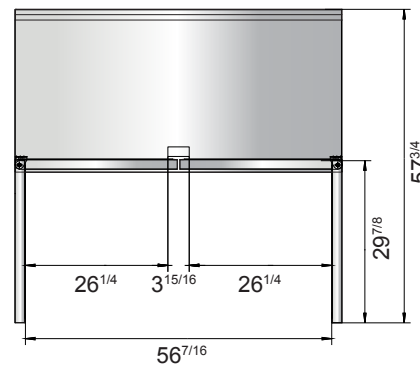

ATOSA USA, INC.

Toll Free: 855-855-0399 Email: info@atosausa.com

www.atosa.com | www.atosausa.com

California, Colorado, Florida, Georgia, Illinois,

New Jersey, Ohio, Texas, Washington

SPECIFICATIONS

Models	Door	Capacity (Cu.Ft.)	Shelves	Casters (inch)	Amps (A)	Voltage (V/Hz/Ph)	HP	Refrigerant	Exterior Dimensions (inch)	Net Weight (lbs)	Gross Weight (lbs)
MGF8408GR	1	7.2	1	4	2.3	115/60/1	1/7	R290	27 ^{1/2} ×30×39 ^{4/5}	137	176
MGF8409GR	2	13.4	2	4	2.3	115/60/1	1/7	R290	48 ^{3/10} ×30×39 ^{4/5}	192	242
MGF8410GR	2	17.2	2	4	2.8	115/60/1	1/5	R290	60 ^{1/5} ×30×39 ^{4/5}	218	277

PLAN VIEW

MGF8408GR

MGF8409GR

MGF8410GR

Casters

Epoxy shelves

Rear grate