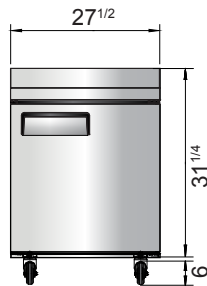

PLAN VIEW

MGF8408GR