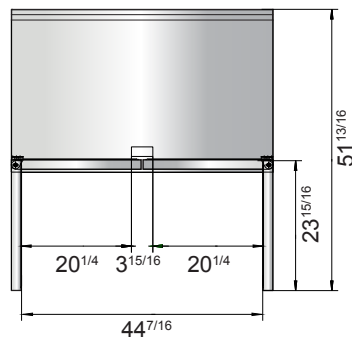

ATOSA USA, INC.

Toll Free: 855-855-0399 Email: info@atosausa.com

www.atosa.com | www.atosausa.com

California, Colorado, Florida, Georgia, Illinois,

New Jersey, Ohio, Texas, Washington

SPECIFICATIONS

Models	Door	Capacity (Cu.Ft.)	Shelves	Casters (inch)	Amps (A)	Voltage (V/Hz/Ph)	HP	Refrigerant	Exterior Dimensions (inch)	Net Weight (lbs)	Gross Weight (lbs)
MGF8408GR	1	7.2	1	4	2.3	115/60/1	1/7	R290	27 ^{1/2} ×30×39 ^{4/5}	137	176
MGF8409GR	2	13.4	2	4	2.3	115/60/1	1/7	R290	48 ^{3/10} ×30×39 ^{4/5}	192	242
MGF8410GR	2	17.2	2	4	2.8	115/60/1	1/5	R290	60 ^{1/5} ×30×39 ^{4/5}	218	277

PLAN VIEW

MGF8408GR

MGF8409GR

MGF8410GR

Casters

Epoxy shelves

Rear grate