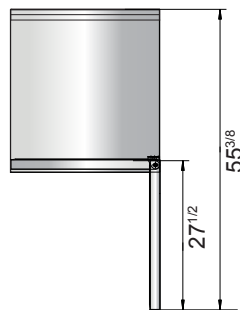

ATOSA USA, INC.

Toll Free: 855-855-0399 Email: info@atosausa.com

www.atosa.com | www.atosausa.com

California, Colorado, Florida, Georgia, Illinois,

New Jersey, Ohio, Texas, Washington

SPECIFICATIONS

Models	Door	Capacity (Cu.Ft.)	Shelves	Casters (inch)	Amps (A)	Voltage (V/Hz/Ph)	HP	Refrigerant	Exterior Dimensions (inch)	Net Weight (lbs)	Gross Weight (lbs)
MGF8408GR	1	7.2	1	4	2.3	115/60/1	1/7	R290	27 ^{1/2} ×30×39 ^{4/5}	137	176
MGF8409GR	2	13.4	2	4	2.3	115/60/1	1/7	R290	48 ^{3/10} ×30×39 ^{4/5}	192	242
MGF8410GR	2	17.2	2	4	2.8	115/60/1	1/5	R290	60 ^{1/5} ×30×39 ^{4/5}	218	277

PLAN VIEW

MGF8408GR

MGF8409GR

MGF8410GR

Casters

Epoxy shelves

Rear grate