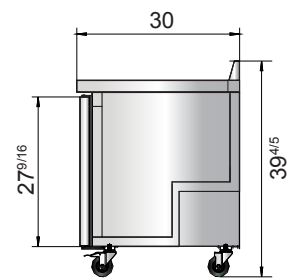

ATOSA USA, INC.

Toll Free: 855-855-0399 Email: info@atosausa.com

www.atosa.com | www.atosausa.com

California, Colorado, Florida, Georgia, Illinois,

New Jersey, Ohio, Texas, Washington

SPECIFICATIONS

Models	Door	Capacity (Cu.Ft.)	Shelves	Casters (inch)	Amps (A)	Voltage (V/Hz/Ph)	HP	Refrigerant	Exterior Dimensions (inch)	Net Weight (lbs)	Gross Weight (lbs)
MGF8408GR	1	7.2	1	4	2.3	115/60/1	1/7	R290	27 ^{1/2} ×30×39 ^{4/5}	137	176
MGF8409GR	2	13.4	2	4	2.3	115/60/1	1/7	R290	48 ^{3/10} ×30×39 ^{4/5}	192	242
MGF8410GR	2	17.2	2	4	2.8	115/60/1	1/5	R290	60 ^{1/5} ×30×39 ^{4/5}	218	277

PLAN VIEW

MGF8408GR

MGF8409GR

MGF8410GR

Casters

Epoxy shelves

Rear grate