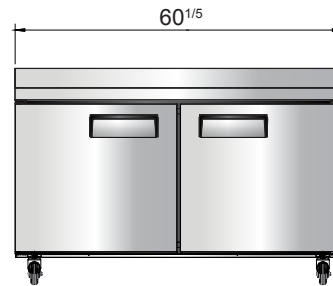

ATOSA USA, INC.

Toll Free: 855-855-0399 Email: info@atosausa.com

www.atosa.com | www.atosausa.com

California, Colorado, Florida, Georgia, Illinois,

New Jersey, Ohio, Texas, Washington

SPECIFICATIONS

Models	Door	Capacity (Cu.Ft.)	Shelves	Casters (inch)	Amps (A)	Voltage (V/Hz/Ph)	HP	Refrigerant	Exterior Dimensions (inch)	Net Weight (lbs)	Gross Weight (lbs)
MGF8408GR	1	7.2	1	4	2.3	115/60/1	1/7	R290	27 ^{1/2} ×30×39 ^{4/5}	137	176
MGF8409GR	2	13.4	2	4	2.3	115/60/1	1/7	R290	48 ^{3/10} ×30×39 ^{4/5}	192	242
MGF8410GR	2	17.2	2	4	2.8	115/60/1	1/5	R290	60 ^{1/5} ×30×39 ^{4/5}	218	277

PLAN VIEW

MGF8408GR

MGF8409GR

MGF8410GR

Casters

Epoxy shelves

Rear grate