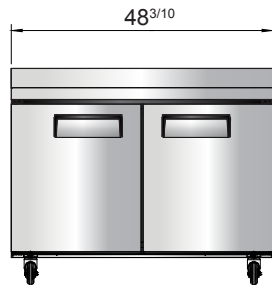

Worktop Refrigerators with Backsplash

MODELS:
MGF8408GR / MGF8409GR / MGF8410GR

Standard Features

- Stainless steel exterior & interior with reinforced stainless steel top with foamed in place backsplash
- Environmentally friendly R290 refrigerant
- Electronic temperature controller
- Maintains temperatures between 33°F - 40°F
- Recessed door handle(s)
- Self-closing door(s) with stay open feature
- Magnetic door gasket(s) standard for positive door seal
- Pre-installed casters
- One(1) pre-installed shelf per section

ATOSA USA, INC.

Toll Free: 855-855-0399 Email: info@atosausa.com

www.atosa.com | www.atosausa.com

California, Colorado, Florida, Georgia, Illinois,

New Jersey, Ohio, Texas, Washington

SPECIFICATIONS

Models	Door	Capacity (Cu.Ft.)	Shelves	Casters (inch)	Amps (A)	Voltage (V/Hz/Ph)	HP	Refrigerant	Exterior Dimensions (inch)	Net Weight (lbs)	Gross Weight (lbs)
MGF8408GR	1	7.2	1	4	2.3	115/60/1	1/7	R290	27 ^{1/2} ×30×39 ^{4/5}	137	176
MGF8409GR	2	13.4	2	4	2.3	115/60/1	1/7	R290	48 ^{3/10} ×30×39 ^{4/5}	192	242
MGF8410GR	2	17.2	2	4	2.8	115/60/1	1/5	R290	60 ^{1/5} ×30×39 ^{4/5}	218	277

PLAN VIEW

MGF8408GR

MGF8409GR

MGF8410GR

Casters

Epoxy shelves

Rear grate