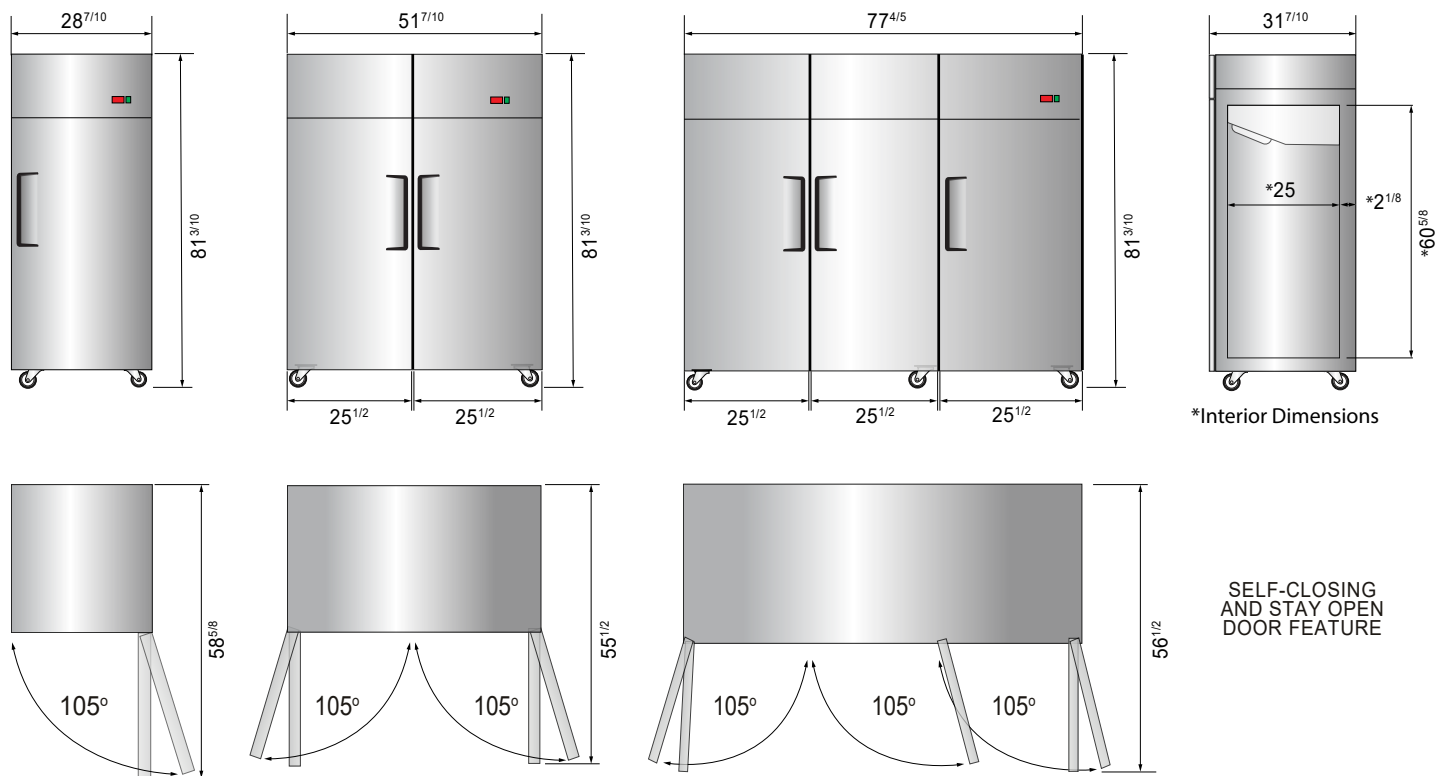

## SPECIFICATIONS

Models	Door	Capacity (Cu.Ft.)	Shelves	Casters (inch)	Rated Current (A)	Voltage (V/Hz/Ph)	HP	Refrigerant	Exterior Dimensions (inch)	Net Weight (lbs)	Gross Weight (lbs)
MBF8001GR	1	21.4	3	4	6.3	115/60/1	1/2	R290	28 <sup>7/10</sup> ×31 <sup>7/10</sup> ×81 <sup>3/10</sup>	236	269
MBF8002GR	2	43.2	6	4	8.6	115/60/1	3/4	R290	51 <sup>7/10</sup> ×31 <sup>7/10</sup> ×81 <sup>3/10</sup>	353	403
MBF8003GR	3	64.9	9	4	6.2	208-230/115/60/1	1	R290	77 <sup>4/5</sup> ×31 <sup>7/10</sup> ×81 <sup>3/10</sup>	489	569

## PLAN VIEW

**MBF8001GR**

**MBF8002GR**

**MBF8003GR**

Casters

Epoxy shelves

Door lock

Down duct