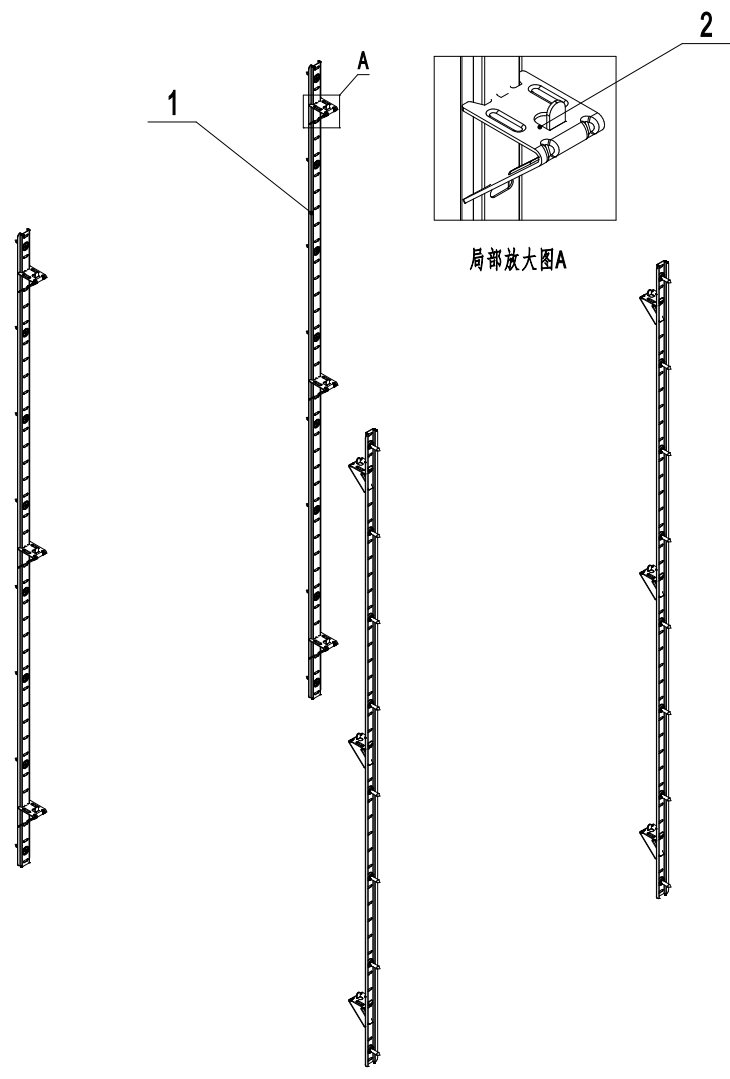

5

6

Item #	Part #	Quantity	Description
7	W0409272	2	Black Grille Clip
6	W0410351	1	Black Grille
3	W0308012	2	Door Switch
2	W0604007	2	Lock
1	85011414	1	Top Panel

8505GR-EA

2020. 5. 8

Item #	Part #	Quantity	Description
16	W0409863	1	Lamp Cover
15	W0304086	1	Lamp
14	W0409080	1	Evap Fan Motor Cover
13	85011206	1	Evap Front Cover
12	W0302304	1	Room Temp Probe
11	W0301059	1	Evap Fan Blade
10	W0301904	1	Evap Fan Motor
9	80021501	1	Evap Fan Bracket
8	85011205	1	Drain Pan Cover
7	W0803011	1	Drain Pan Foam
6	W0409858	1	Drain Hose Connector A
5	80012001	1	Drain Pan
4	W0409859	1	Drain Hose Connector B
3	80021204	1	Evap Right Cover
2	80021203	1	Evap Left Cover
1	W0202117	1	Evaporator

8501GR-SA

A

B

C

D

Item #	Part #	Quantity	Description
3	W0402393	3	Shelf
2	66490313	12	Shelf Clip
1	80037410	4	Pilastor For Shelf

8505GR-CCA

2020. 5. 8