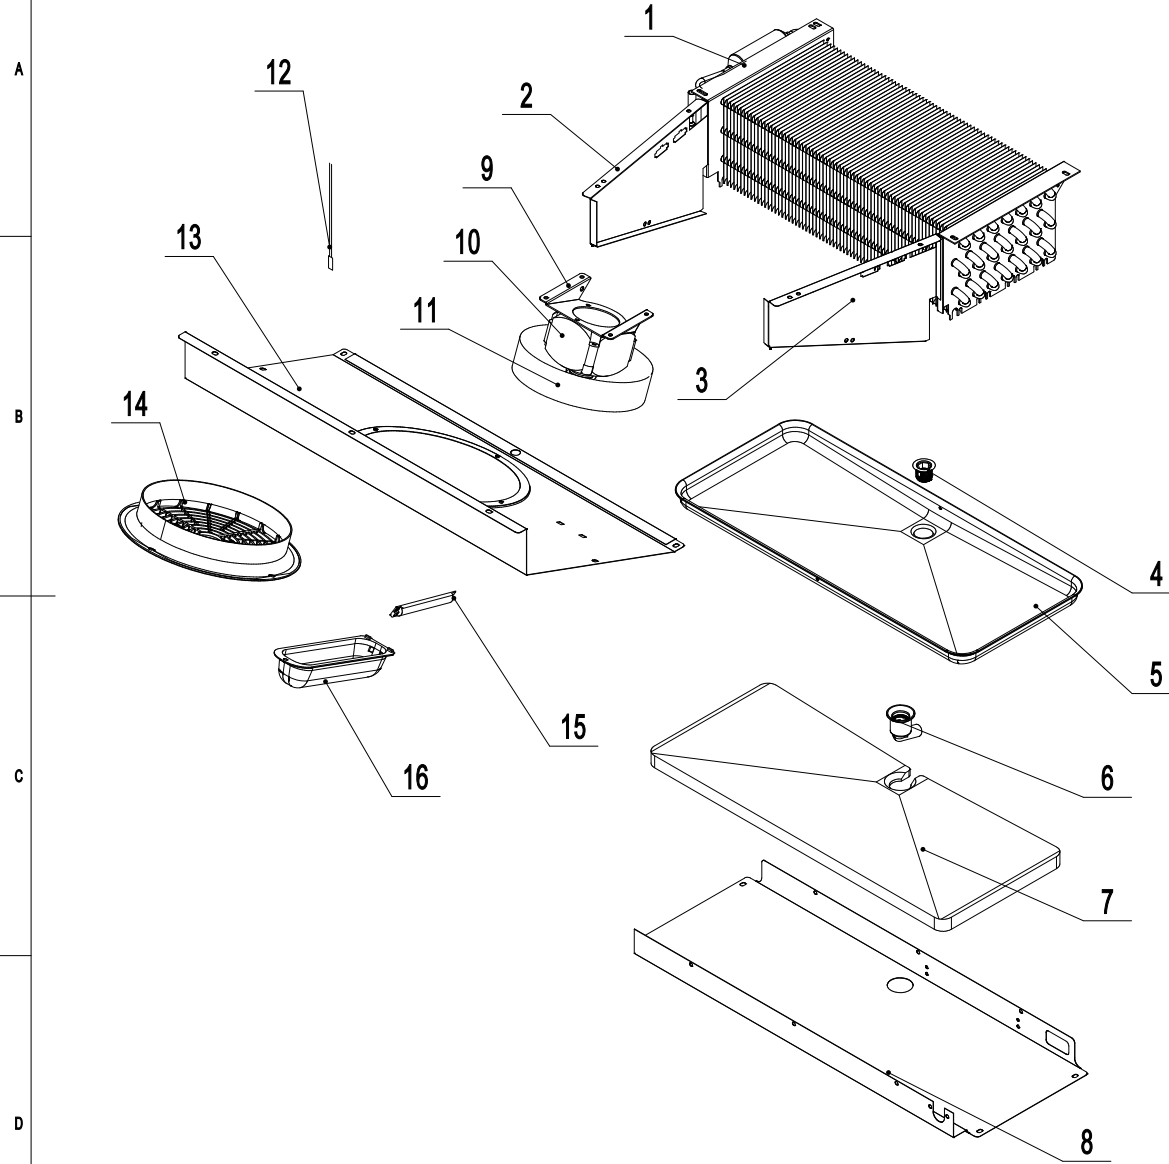

5

6

Item #	Part #	Quantity	Description
7	W0409272	2	Black Grille Clip
6	W0410351	1	Black Grille
3	W0308012	2	Door Switch
2	W0604007	2	Lock
1	85011414	1	Top Panel

8505GR-EA

2020. 5. 8

Item #	Part #	Quantity	Description
16	W0409863	1	Lamp Cover
15	W0304086	1	Lamp
14	W0409080	1	Evap Fan Motor Cover
13	85011206	1	Evap Front Cover
12	W0302304	1	Room Temp Probe
11	W0301059	1	Evap Fan Blade
10	W0301904	1	Evap Fan Motor
9	80021501	1	Evap Fan Bracket
8	85011205	1	Drain Pan Cover
7	W0803011	1	Drain Pan Foam
6	W0409858	1	Drain Hose Connector A
5	80012001	1	Drain Pan
4	W0409859	1	Drain Hose Connector B
3	80021204	1	Evap Right Cover
2	80021203	1	Evap Left Cover
1	W0202117	1	Evaporator

8501GR-SA

A

B

C

D

Item #	Part #	Quantity	Description
3	W0402393	3	Shelf
2	66490313	12	Shelf Clip
1	80037410	4	Pilastor For Shelf

8505GR-CCA

2020. 5. 8