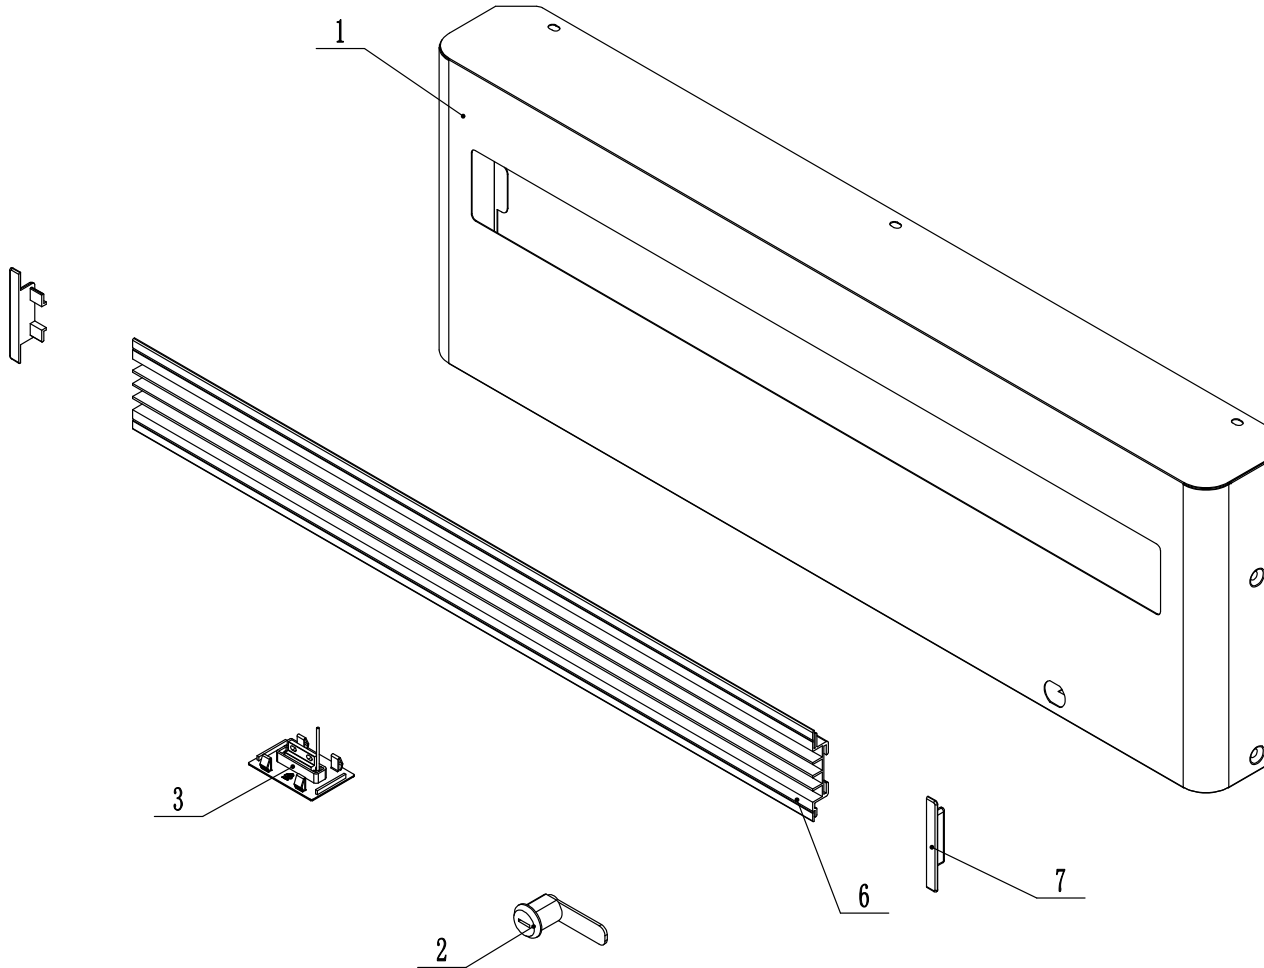

5

6

Item #	Part #	Quantity	Description
7	W0409272	2	Black Grille Clip
6	W0410351	1	Black Grille
3	W0308012	2	Door Switch
2	W0604007	2	Lock
1	85011414	1	Top Panel

8505GR-EA

2020. 5. 8

Item #	Part #	Quantity	Description
16	W0409863	1	Lamp Cover
15	W0304086	1	Lamp
14	W0409080	1	Evap Fan Motor Cover
13	85011206	1	Evap Front Cover
12	W0302304	1	Room Temp Probe
11	W0301059	1	Evap Fan Blade
10	W0301904	1	Evap Fan Motor
9	80021501	1	Evap Fan Bracket
8	85011205	1	Drain Pan Cover
7	W0803011	1	Drain Pan Foam
6	W0409858	1	Drain Hose Connector A
5	80012001	1	Drain Pan
4	W0409859	1	Drain Hose Connector B
3	80021204	1	Evap Right Cover
2	80021203	1	Evap Left Cover
1	W0202117	1	Evaporator