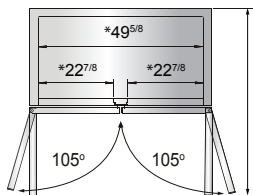

ATOSA USA, INC.

Toll Free: 855-855-0399 Email: info@atosausa.com

www.atosa.com | www.atosausa.com

California, Colorado, Florida, Georgia, Illinois,

New Jersey, Ohio, Texas, Washington

SPECIFICATIONS

Models	Door	Capacity (Cu.Ft.)	Shelves	Casters (inch)	Rated Current (A)	Voltage (V/Hz/Ph)	HP	Refrigerant	Exterior Dimensions (inch)	Net Weight (lbs)	Gross Weight (lbs)
MBF8505GR	1	19.1	3	4	2.1	115/60/1	1/7	R290	27×31 ^{7/10} ×83 ^{1/10}	249	282
MBF8506GR	2	28.5	6	4	3.2	115/60/1	1/5	R290	39 ^{1/2} ×31 ^{7/10} ×83 ^{1/10}	317	365
MBF8507GR	2	43.8	6	4	3.2	115/60/1	1/5	R290	54 ^{2/5} ×31 ^{7/10} ×83 ^{1/10}	397	452
MBF8508GR	3	68	9	4	4.2	115/60/1	1/4	R290	81 ^{9/10} ×31 ^{7/10} ×83 ^{1/10}	538	615

PLAN VIEW

MBF8505GR

MBF8506GR

MBF8507GR

MBF8508GR

*Interior Dimensions

SELF-CLOSING AND STAY OPEN DOOR FEATURE

Casters