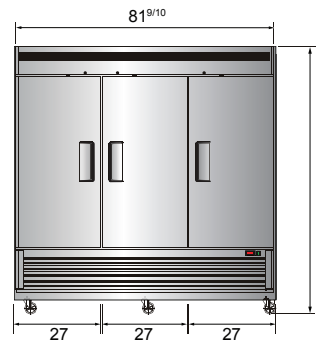

Bottom Mount Reach-In Refrigerators

Standard Features

- Bottom mount compressor units with environmentally friendly R290 refrigerant
- Stainless steel exterior & interior
- Electronic Temperature Controller
- Maintains temperatures between 33°F to 40°F
- LED interior light(s)
- Recessed door handle(s)
- Door lock(s) standard
- Magnetic door gasket(s) standard for positive door seal
- Pre-installed casters
- Three(3) pre-installed shelves per section
- Down duct refrigeration to ensure even distribution of air

ATOSA USA, INC.

Toll Free: 855-855-0399 Email: info@atosausa.com

www.atosa.com | www.atosausa.com

California, Colorado, Florida, Georgia, Illinois,

New Jersey, Ohio, Texas, Washington

SPECIFICATIONS

Models	Door	Capacity (Cu.Ft.)	Shelves	Casters (inch)	Rated Current (A)	Voltage (V/Hz/Ph)	HP	Refrigerant	Exterior Dimensions (inch)	Net Weight (lbs)	Gross Weight (lbs)
MBF8505GR	1	19.1	3	4	2.1	115/60/1	1/7	R290	27×31 ^{7/10} ×83 ^{1/10}	249	282
MBF8506GR	2	28.5	6	4	3.2	115/60/1	1/5	R290	39 ^{1/2} ×31 ^{7/10} ×83 ^{1/10}	317	365
MBF8507GR	2	43.8	6	4	3.2	115/60/1	1/5	R290	54 ^{2/5} ×31 ^{7/10} ×83 ^{1/10}	397	452
MBF8508GR	3	68	9	4	4.2	115/60/1	1/4	R290	81 ^{9/10} ×31 ^{7/10} ×83 ^{1/10}	538	615

PLAN VIEW

MBF8505GR

MBF8506GR

MBF8507GR

MBF8508GR

*Interior Dimensions

SELF-CLOSING AND STAY OPEN DOOR FEATURE

Casters