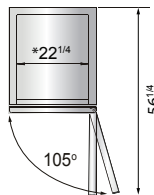

ATOSA USA, INC.

Toll Free: 855-855-0399 Email: info@atosausa.com

www.atosa.com | www.atosausa.com

California, Colorado, Florida, Georgia, Illinois,

New Jersey, Ohio, Texas, Washington

SPECIFICATIONS

Models	Door	Capacity (Cu.Ft.)	Shelves	Casters (inch)	Rated Current (A)	Voltage (V/Hz/Ph)	HP	Refrigerant	Exterior Dimensions (inch)	Net Weight (lbs)	Gross Weight (lbs)
MBF8505GR	1	19.1	3	4	2.1	115/60/1	1/7	R290	27×31 ^{7/10} ×83 ^{1/10}	249	282
MBF8506GR	2	28.5	6	4	3.2	115/60/1	1/5	R290	39 ^{1/2} ×31 ^{7/10} ×83 ^{1/10}	317	365
MBF8507GR	2	43.8	6	4	3.2	115/60/1	1/5	R290	54 ^{2/5} ×31 ^{7/10} ×83 ^{1/10}	397	452
MBF8508GR	3	68	9	4	4.2	115/60/1	1/4	R290	81 ^{9/10} ×31 ^{7/10} ×83 ^{1/10}	538	615

PLAN VIEW

MBF8505GR

MBF8506GR

MBF8507GR

MBF8508GR

*Interior Dimensions

SELF-CLOSING AND STAY OPEN DOOR FEATURE

Casters