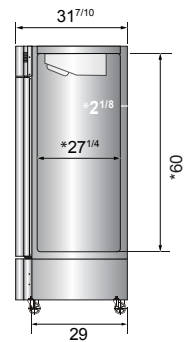

ATOSA USA, INC.

Toll Free: 855-855-0399 Email: info@atosausa.com

www.atosa.com | www.atosausa.com

California, Colorado, Florida, Georgia, Illinois,

New Jersey, Ohio, Texas, Washington

SPECIFICATIONS

Models	Door	Capacity (Cu.Ft.)	Shelves	Casters (inch)	Rated Current (A)	Voltage (V/Hz/Ph)	HP	Refrigerant	Exterior Dimensions (inch)	Net Weight (lbs)	Gross Weight (lbs)
MBF8505GR	1	19.1	3	4	2.1	115/60/1	1/7	R290	27×31 ^{7/10} ×83 ^{1/10}	249	282
MBF8506GR	2	28.5	6	4	3.2	115/60/1	1/5	R290	39 ^{1/2} ×31 ^{7/10} ×83 ^{1/10}	317	365
MBF8507GR	2	43.8	6	4	3.2	115/60/1	1/5	R290	54 ^{2/5} ×31 ^{7/10} ×83 ^{1/10}	397	452
MBF8508GR	3	68	9	4	4.2	115/60/1	1/4	R290	81 ^{9/10} ×31 ^{7/10} ×83 ^{1/10}	538	615

PLAN VIEW

MBF8505GR

MBF8506GR

MBF8507GR

MBF8508GR

*Interior Dimensions

SELF-CLOSING AND STAY OPEN DOOR FEATURE

Casters