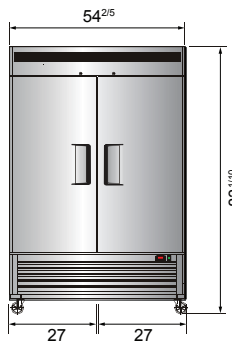

Bottom Mount Reach-In Refrigerators

Standard Features

- Bottom mount compressor units with environmentally friendly R290 refrigerant
- Stainless steel exterior & interior
- Electronic Temperature Controller
- Maintains temperatures between 33°F to 40°F
- LED interior light(s)
- Recessed door handle(s)
- Door lock(s) standard
- Magnetic door gasket(s) standard for positive door seal
- Pre-installed casters
- Three(3) pre-installed shelves per section
- Down duct refrigeration to ensure even distribution of air

ATOSA USA, INC.

Toll Free: 855-855-0399 Email: info@atosausa.com

www.atosa.com | www.atosausa.com

California, Colorado, Florida, Georgia, Illinois,

New Jersey, Ohio, Texas, Washington

SPECIFICATIONS

Models	Door	Capacity (Cu.Ft.)	Shelves	Casters (inch)	Rated Current (A)	Voltage (V/Hz/Ph)	HP	Refrigerant	Exterior Dimensions (inch)	Net Weight (lbs)	Gross Weight (lbs)
MBF8505GR	1	19.1	3	4	2.1	115/60/1	1/7	R290	27×31 ^{7/10} ×83 ^{1/10}	249	282
MBF8506GR	2	28.5	6	4	3.2	115/60/1	1/5	R290	39 ^{1/2} ×31 ^{7/10} ×83 ^{1/10}	317	365
MBF8507GR	2	43.8	6	4	3.2	115/60/1	1/5	R290	54 ^{2/5} ×31 ^{7/10} ×83 ^{1/10}	397	452
MBF8508GR	3	68	9	4	4.2	115/60/1	1/4	R290	81 ^{9/10} ×31 ^{7/10} ×83 ^{1/10}	538	615

PLAN VIEW

MBF8505GR

MBF8506GR

MBF8507GR

MBF8508GR

*Interior Dimensions

SELF-CLOSING AND STAY OPEN DOOR FEATURE

Casters