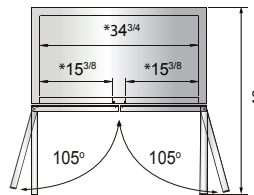

ATOSA USA, INC.

Toll Free: 855-855-0399 Email: info@atosausa.com

www.atosa.com | www.atosausa.com

California, Colorado, Florida, Georgia, Illinois,

New Jersey, Ohio, Texas, Washington

SPECIFICATIONS

Models	Door	Capacity (Cu.Ft.)	Shelves	Casters (inch)	Rated Current (A)	Voltage (V/Hz/Ph)	HP	Refrigerant	Exterior Dimensions (inch)	Net Weight (lbs)	Gross Weight (lbs)
MBF8505GR	1	19.1	3	4	2.1	115/60/1	1/7	R290	27×31 ^{7/10} ×83 ^{1/10}	249	282
MBF8506GR	2	28.5	6	4	3.2	115/60/1	1/5	R290	39 ^{1/2} ×31 ^{7/10} ×83 ^{1/10}	317	365
MBF8507GR	2	43.8	6	4	3.2	115/60/1	1/5	R290	54 ^{2/5} ×31 ^{7/10} ×83 ^{1/10}	397	452
MBF8508GR	3	68	9	4	4.2	115/60/1	1/4	R290	81 ^{9/10} ×31 ^{7/10} ×83 ^{1/10}	538	615

PLAN VIEW

MBF8505GR

MBF8506GR

MBF8507GR

MBF8508GR

*Interior Dimensions

SELF-CLOSING AND STAY OPEN DOOR FEATURE

Casters