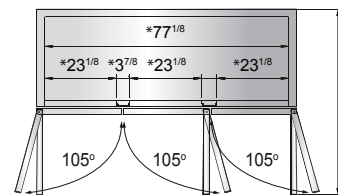

ATOSA USA, INC.

Toll Free: 855-855-0399 Email: info@atosausa.com

www.atosa.com | www.atosausa.com

California, Colorado, Florida, Georgia, Illinois,

New Jersey, Ohio, Texas, Washington

SPECIFICATIONS

Models	Door	Capacity (Cu.Ft.)	Shelves	Casters (inch)	Rated Current (A)	Voltage (V/Hz/Ph)	HP	Refrigerant	Exterior Dimensions (inch)	Net Weight (lbs)	Gross Weight (lbs)
MBF8505GR	1	19.1	3	4	2.1	115/60/1	1/7	R290	27×31 ^{7/10} ×83 ^{1/10}	249	282
MBF8506GR	2	28.5	6	4	3.2	115/60/1	1/5	R290	39 ^{1/2} ×31 ^{7/10} ×83 ^{1/10}	317	365
MBF8507GR	2	43.8	6	4	3.2	115/60/1	1/5	R290	54 ^{2/5} ×31 ^{7/10} ×83 ^{1/10}	397	452
MBF8508GR	3	68	9	4	4.2	115/60/1	1/4	R290	81 ^{9/10} ×31 ^{7/10} ×83 ^{1/10}	538	615

PLAN VIEW

MBF8505GR

MBF8506GR

MBF8507GR

MBF8508GR

*Interior Dimensions

SELF-CLOSING AND STAY OPEN DOOR FEATURE

Casters