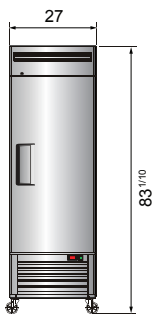

Bottom Mount Reach-In Refrigerators

Standard Features

- Bottom mount compressor units with environmentally friendly R290 refrigerant
- Stainless steel exterior & interior
- Electronic Temperature Controller
- Maintains temperatures between 33°F to 40°F
- LED interior light(s)
- Recessed door handle(s)
- Door lock(s) standard
- Magnetic door gasket(s) standard for positive door seal
- Pre-installed casters
- Three(3) pre-installed shelves per section
- Down duct refrigeration to ensure even distribution of air

ATOSA USA, INC.

Toll Free: 855-855-0399 Email: info@atosausa.com

www.atosa.com | www.atosausa.com

California, Colorado, Florida, Georgia, Illinois,

New Jersey, Ohio, Texas, Washington

SPECIFICATIONS

Models	Door	Capacity (Cu.Ft.)	Shelves	Casters (inch)	Rated Current (A)	Voltage (V/Hz/Ph)	HP	Refrigerant	Exterior Dimensions (inch)	Net Weight (lbs)	Gross Weight (lbs)
MBF8505GR	1	19.1	3	4	2.1	115/60/1	1/7	R290	27×31 ^{7/10} ×83 ^{1/10}	249	282
MBF8506GR	2	28.5	6	4	3.2	115/60/1	1/5	R290	39 ^{1/2} ×31 ^{7/10} ×83 ^{1/10}	317	365
MBF8507GR	2	43.8	6	4	3.2	115/60/1	1/5	R290	54 ^{2/5} ×31 ^{7/10} ×83 ^{1/10}	397	452
MBF8508GR	3	68	9	4	4.2	115/60/1	1/4	R290	81 ^{9/10} ×31 ^{7/10} ×83 ^{1/10}	538	615

PLAN VIEW

MBF8505GR

MBF8506GR

MBF8507GR

MBF8508GR

*Interior Dimensions

SELF-CLOSING AND STAY OPEN DOOR FEATURE

Casters